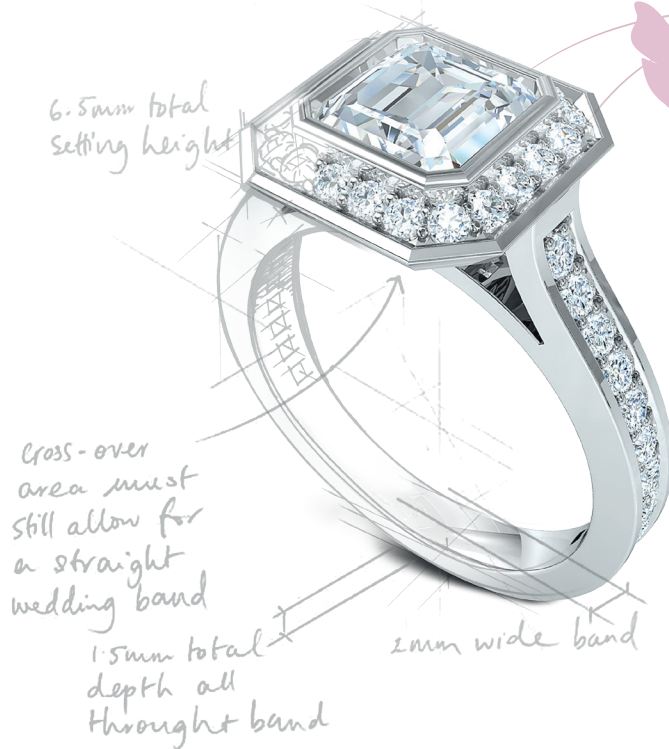

BRING YOUR DREAM TO LIFE

Custom Design Service

6.5mm total
setting height

cross-over
area must
still allow for
a straight
wedding band

1.5mm total
depth all
throughout band

2mm wide band

Visit us in-store to find out about our Custom Design Services and
See How We Can Make Your Dream A Reality!