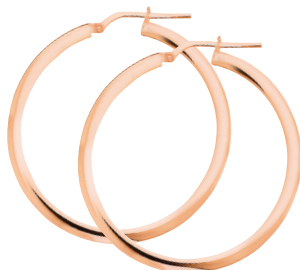

**\$5999**

Natural Tanzanite and  
0.50ct of Diamonds in  
SJ1616

**\$2499**

Natural Ceylon  
Sapphire and 0.30ct  
of Diamonds  
SJ1643

*All items 18ct Gold.*

# WARM HER HEART *with Rose Gold*

**\$39<sup>95</sup>**  
9ct Silver Filled  
Hoop Earrings  
SJ3392

**\$69<sup>95</sup>**  
9ct Silver Filled  
Hoop Earrings  
SJ3393

**\$699**  
Bangle 5mm x 65mm  
SJ3399